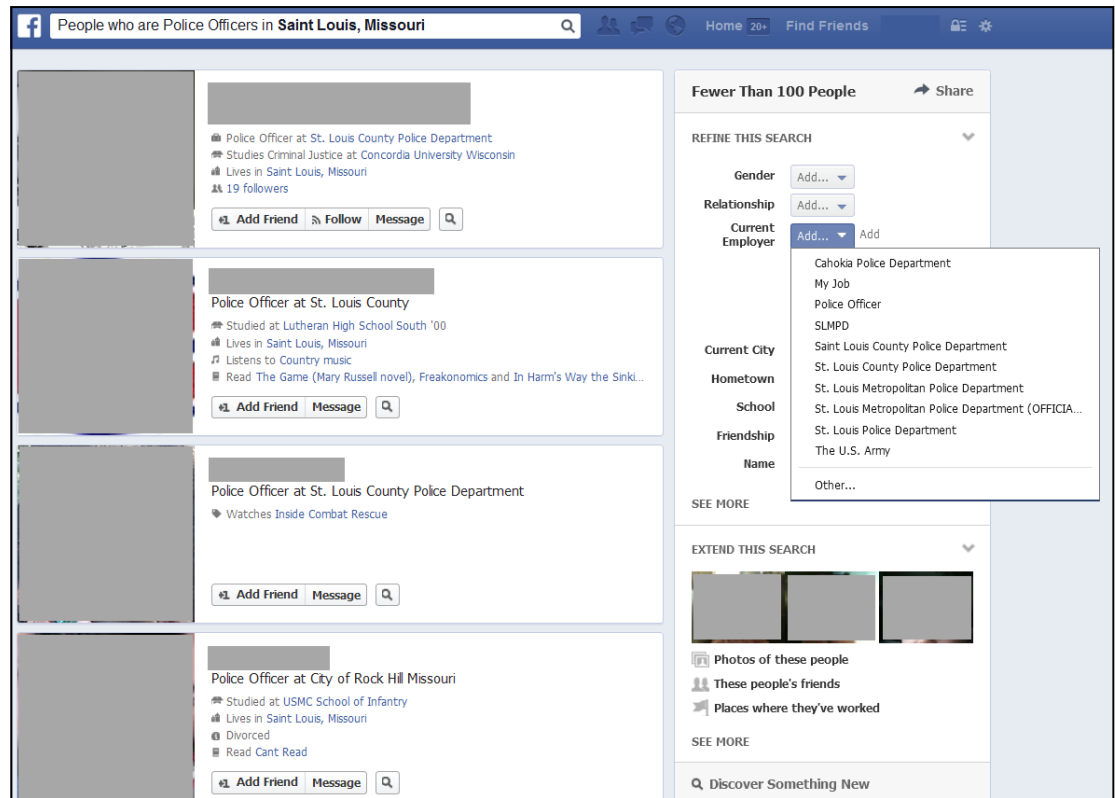

(314) 615-4839
www.stlfc.org
info@stlfc.org

OFFICER SAFETY - FACEBOOK SEARCH AUGUST 2013

Recently, the online social network Facebook released a new search method, which could present a security concern for law enforcement employees who use Facebook, and have not engaged privacy controls.

The search method allows any Facebook user to use vague search phrases to find much wider results, based on basic information provided by the Facebook user and/or anything that has been “liked” on Facebook. For example, the search feature can provide results for search phrases such as:

- **People who are police officers and live nearby**
- **People who are police officers and live in Kirkwood, Missouri**
- **People who work for St. Louis County Police Department**
- **People who are police officers and live nearby and like St. Louis Cardinals**
- **People who are police officers and live nearby and have been to Busch Stadium**

This type of search allows for countless combinations, which could allow someone to locate law enforcement employees and obtain personal information, photos, family members, list of Facebook friends, places visited, etc.

Presently, Facebook does not include any users who have engaged the privacy controls, located on the top right of the Facebook toolbar. Law enforcement employees are strongly encouraged to utilize these privacy controls to maintain security of personal information.

The St. Louis Fusion Center: Terrorism Early Warning Group is a cooperative effort between St. Louis area law enforcement, emergency management, fire protection districts, health agencies, and private industry dedicated to the detection and prevention of terrorism through improved communication. For more information visit www.stlfc.org or www.stlfc.org.

ALERT